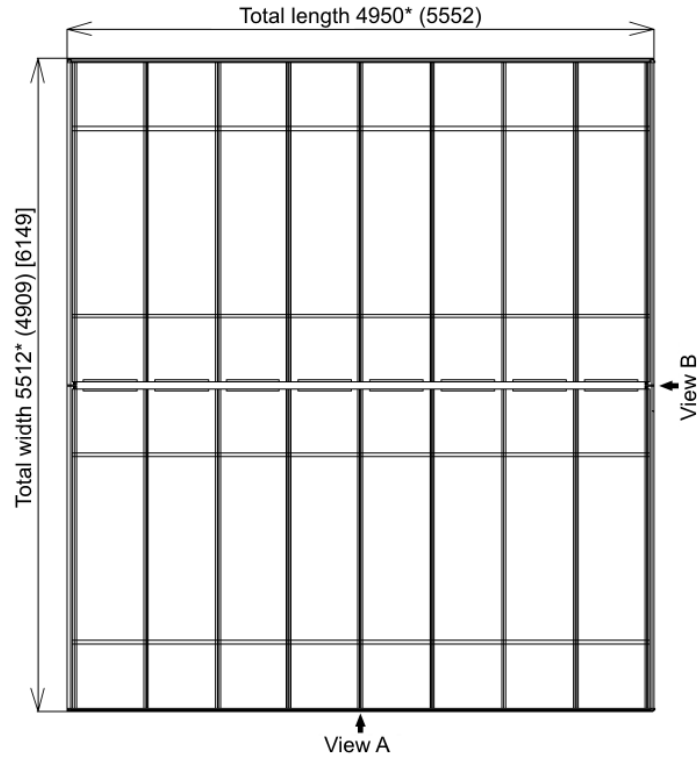

Designer carport Neo Y

The values in brackets represent the respective alternative sizes!

* Standard