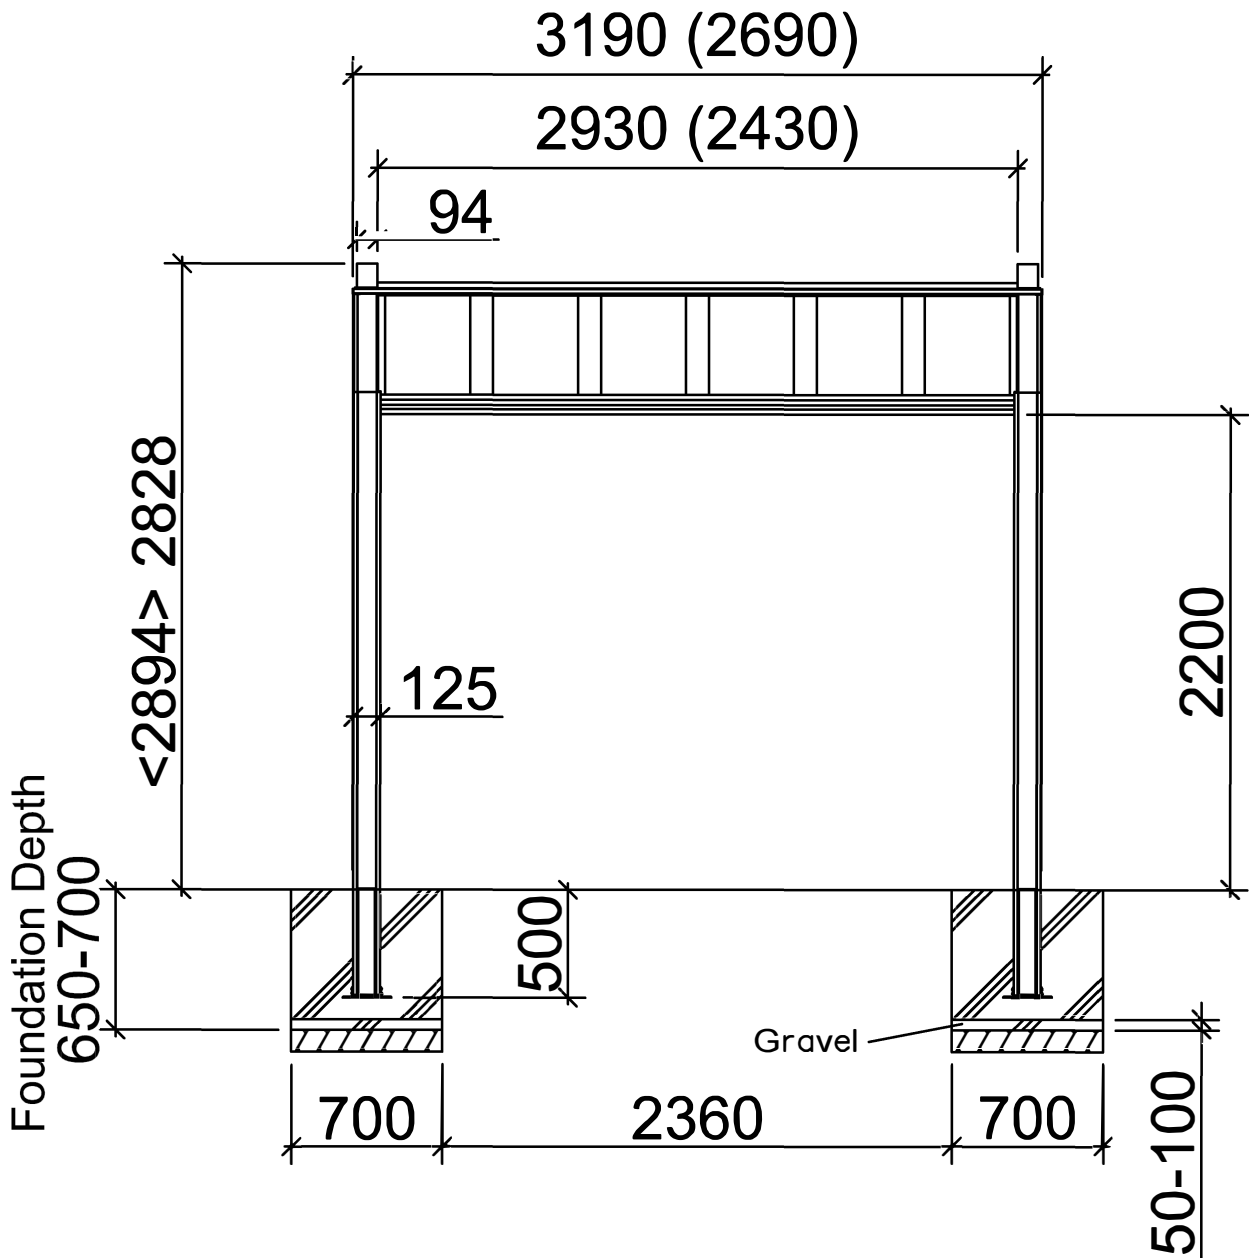

My-Port 7 Type 60

Default <Special Length>

My-Port 7 Type 60

Default (Special Width XS) <Special Length>