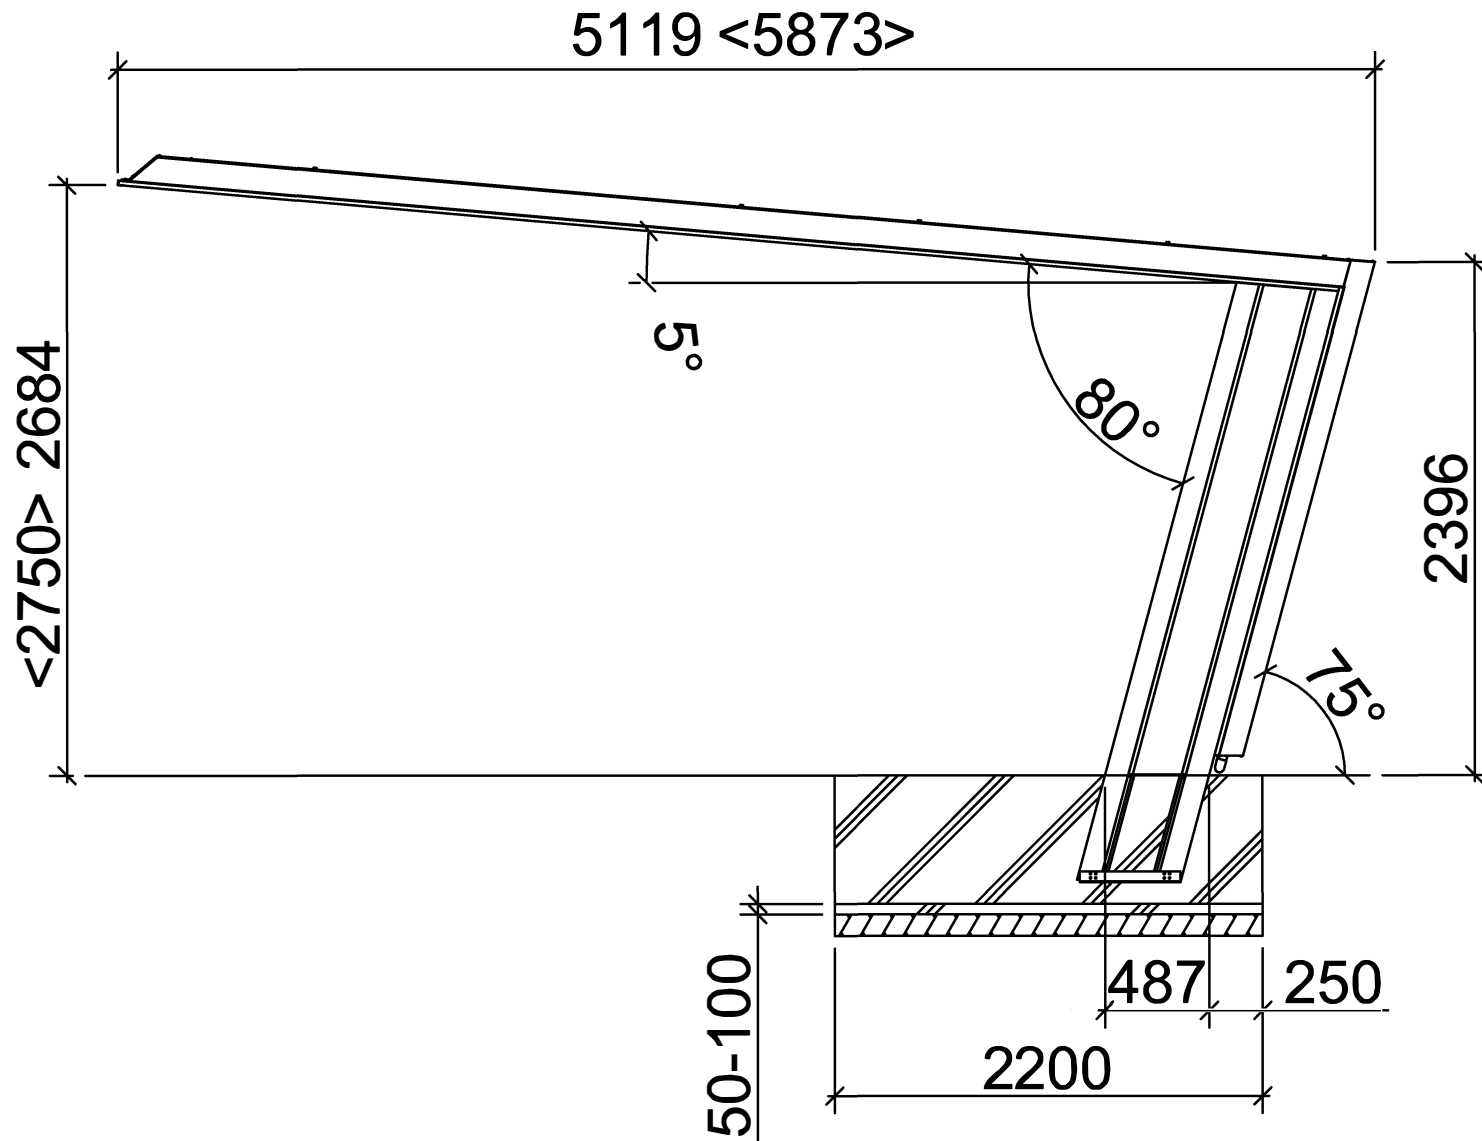

My-Port 7 Type 60

Default <Special Length>

My-Port 7 Type 60

Default (Special Width XS) <Special Length>