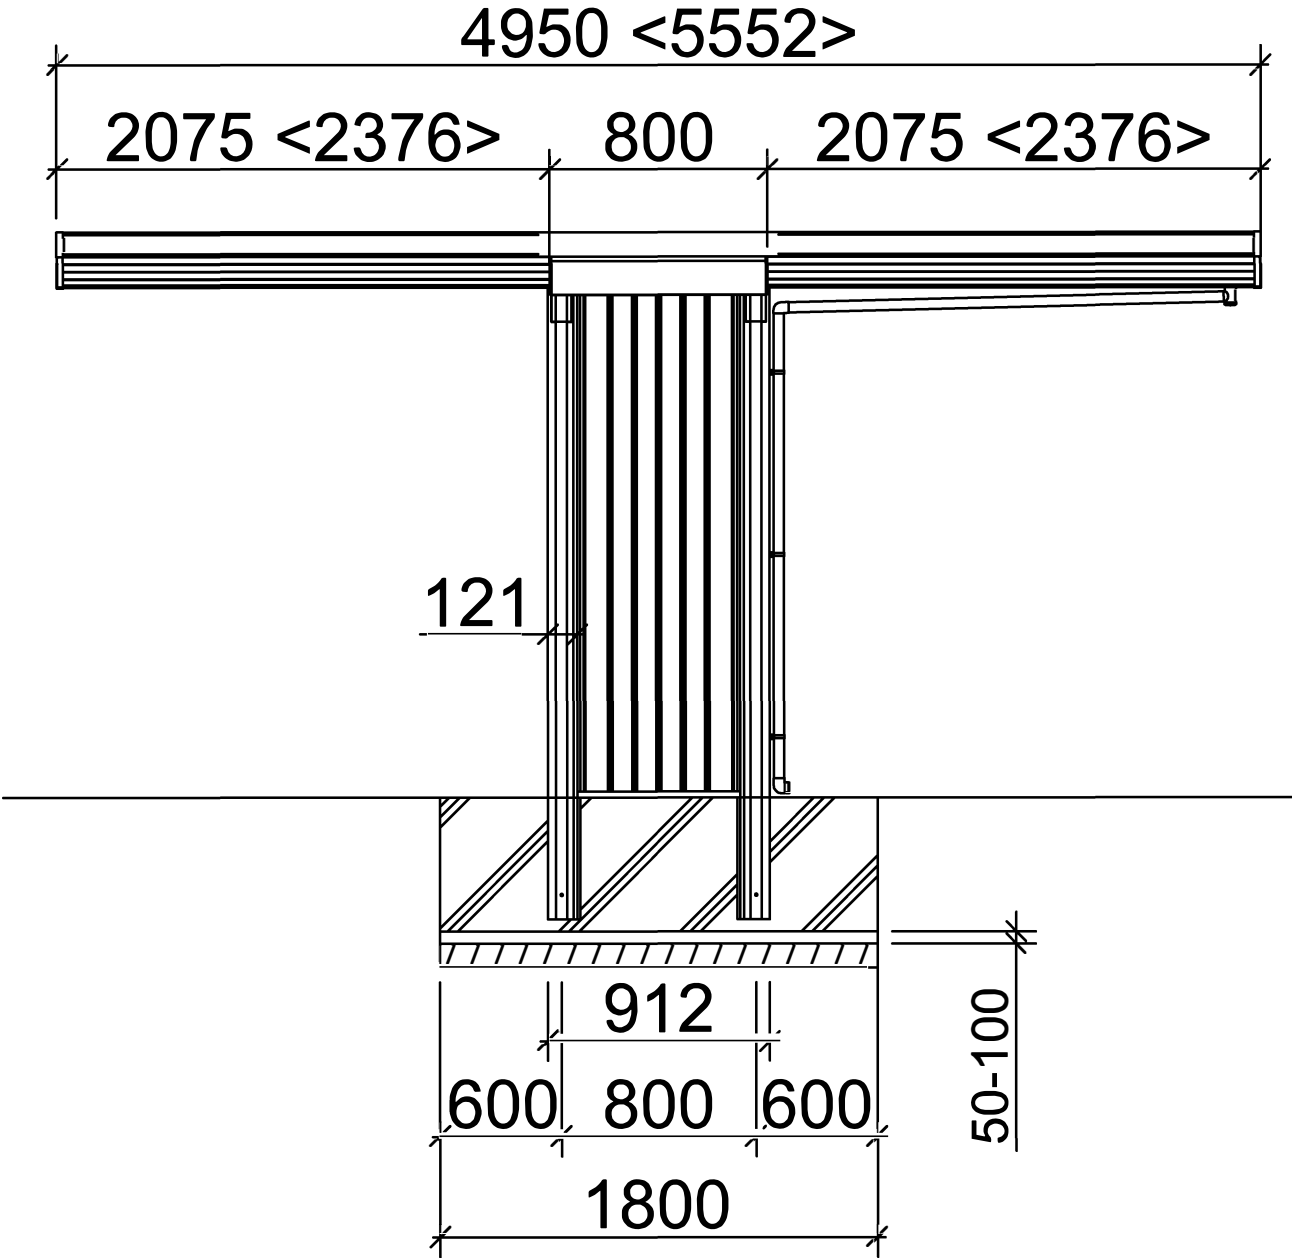

Neo Type 90

Default <Special Length>

Neo Type 90

Default (Special Width XS) [Special Width XL] (Extended Height)*