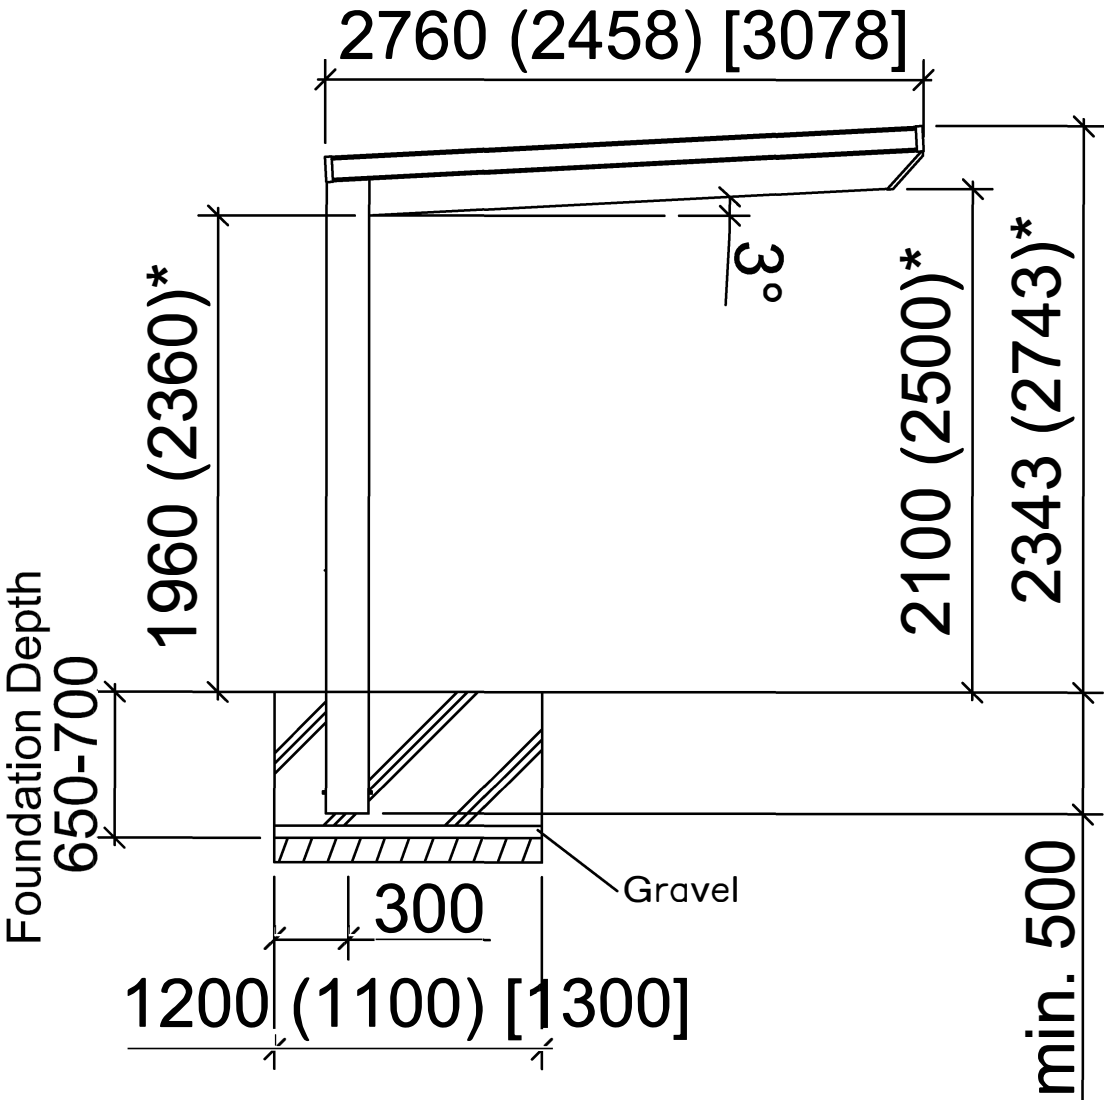

Neo Type 90

Default <Special Length>

Neo Type 90

Default (Special Width XS) [Special Width XL] (Extended Height)*